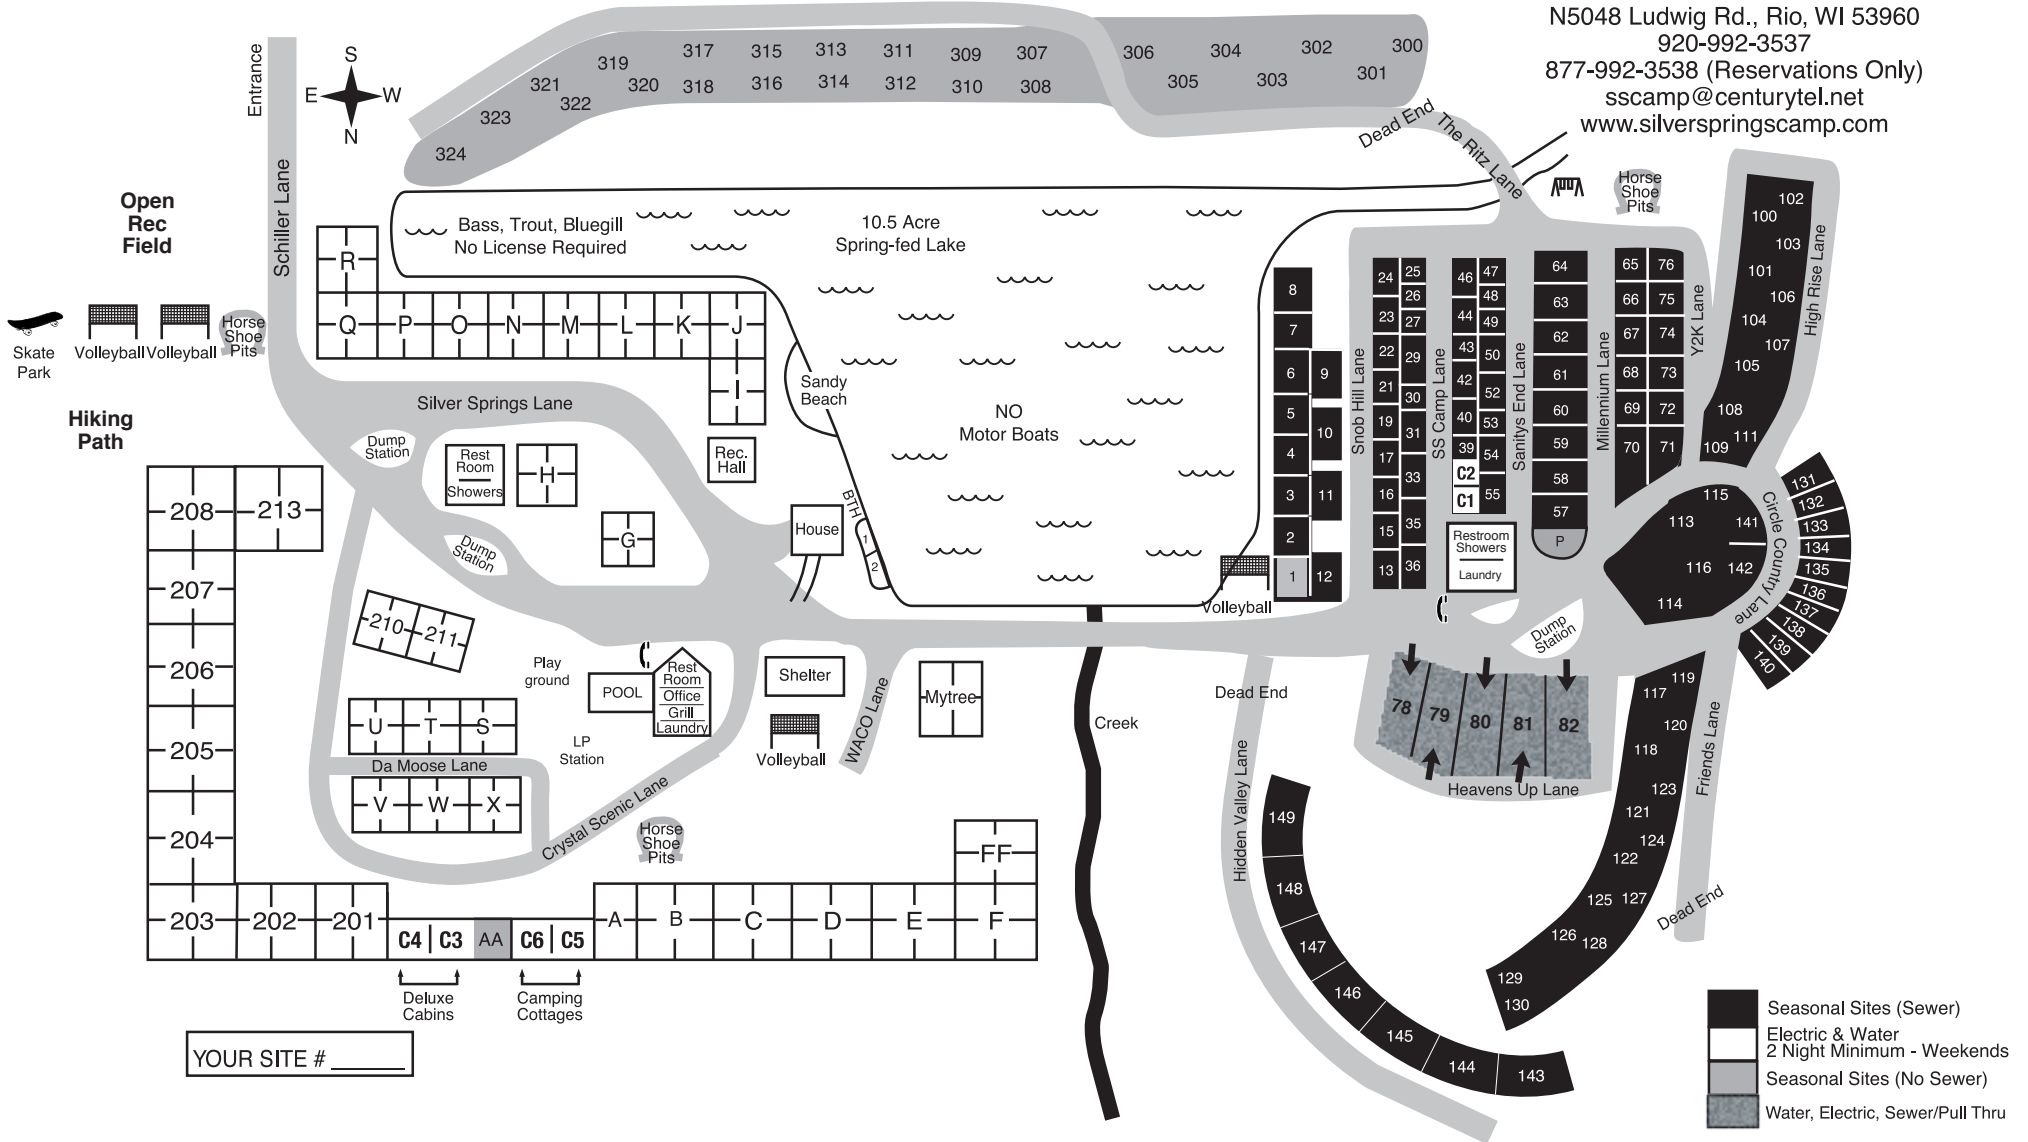

Silver Springs Campsites, Inc.

N5048 Ludwig Rd., Rio, WI 53960

920-992-3537

877-992-3538 (Reservations Only)

sscamp@centurytel.net

www.silverspringscamp.com

Open Rec Field

Hiking Path

YOUR SITE # _____

Deluxe Cabins Camping Cottages

- Seasonal Sites (Sewer)
- Electric & Water
2 Night Minimum - Weekends
- Seasonal Sites (No Sewer)
- Water, Electric, Sewer/Pull Thru